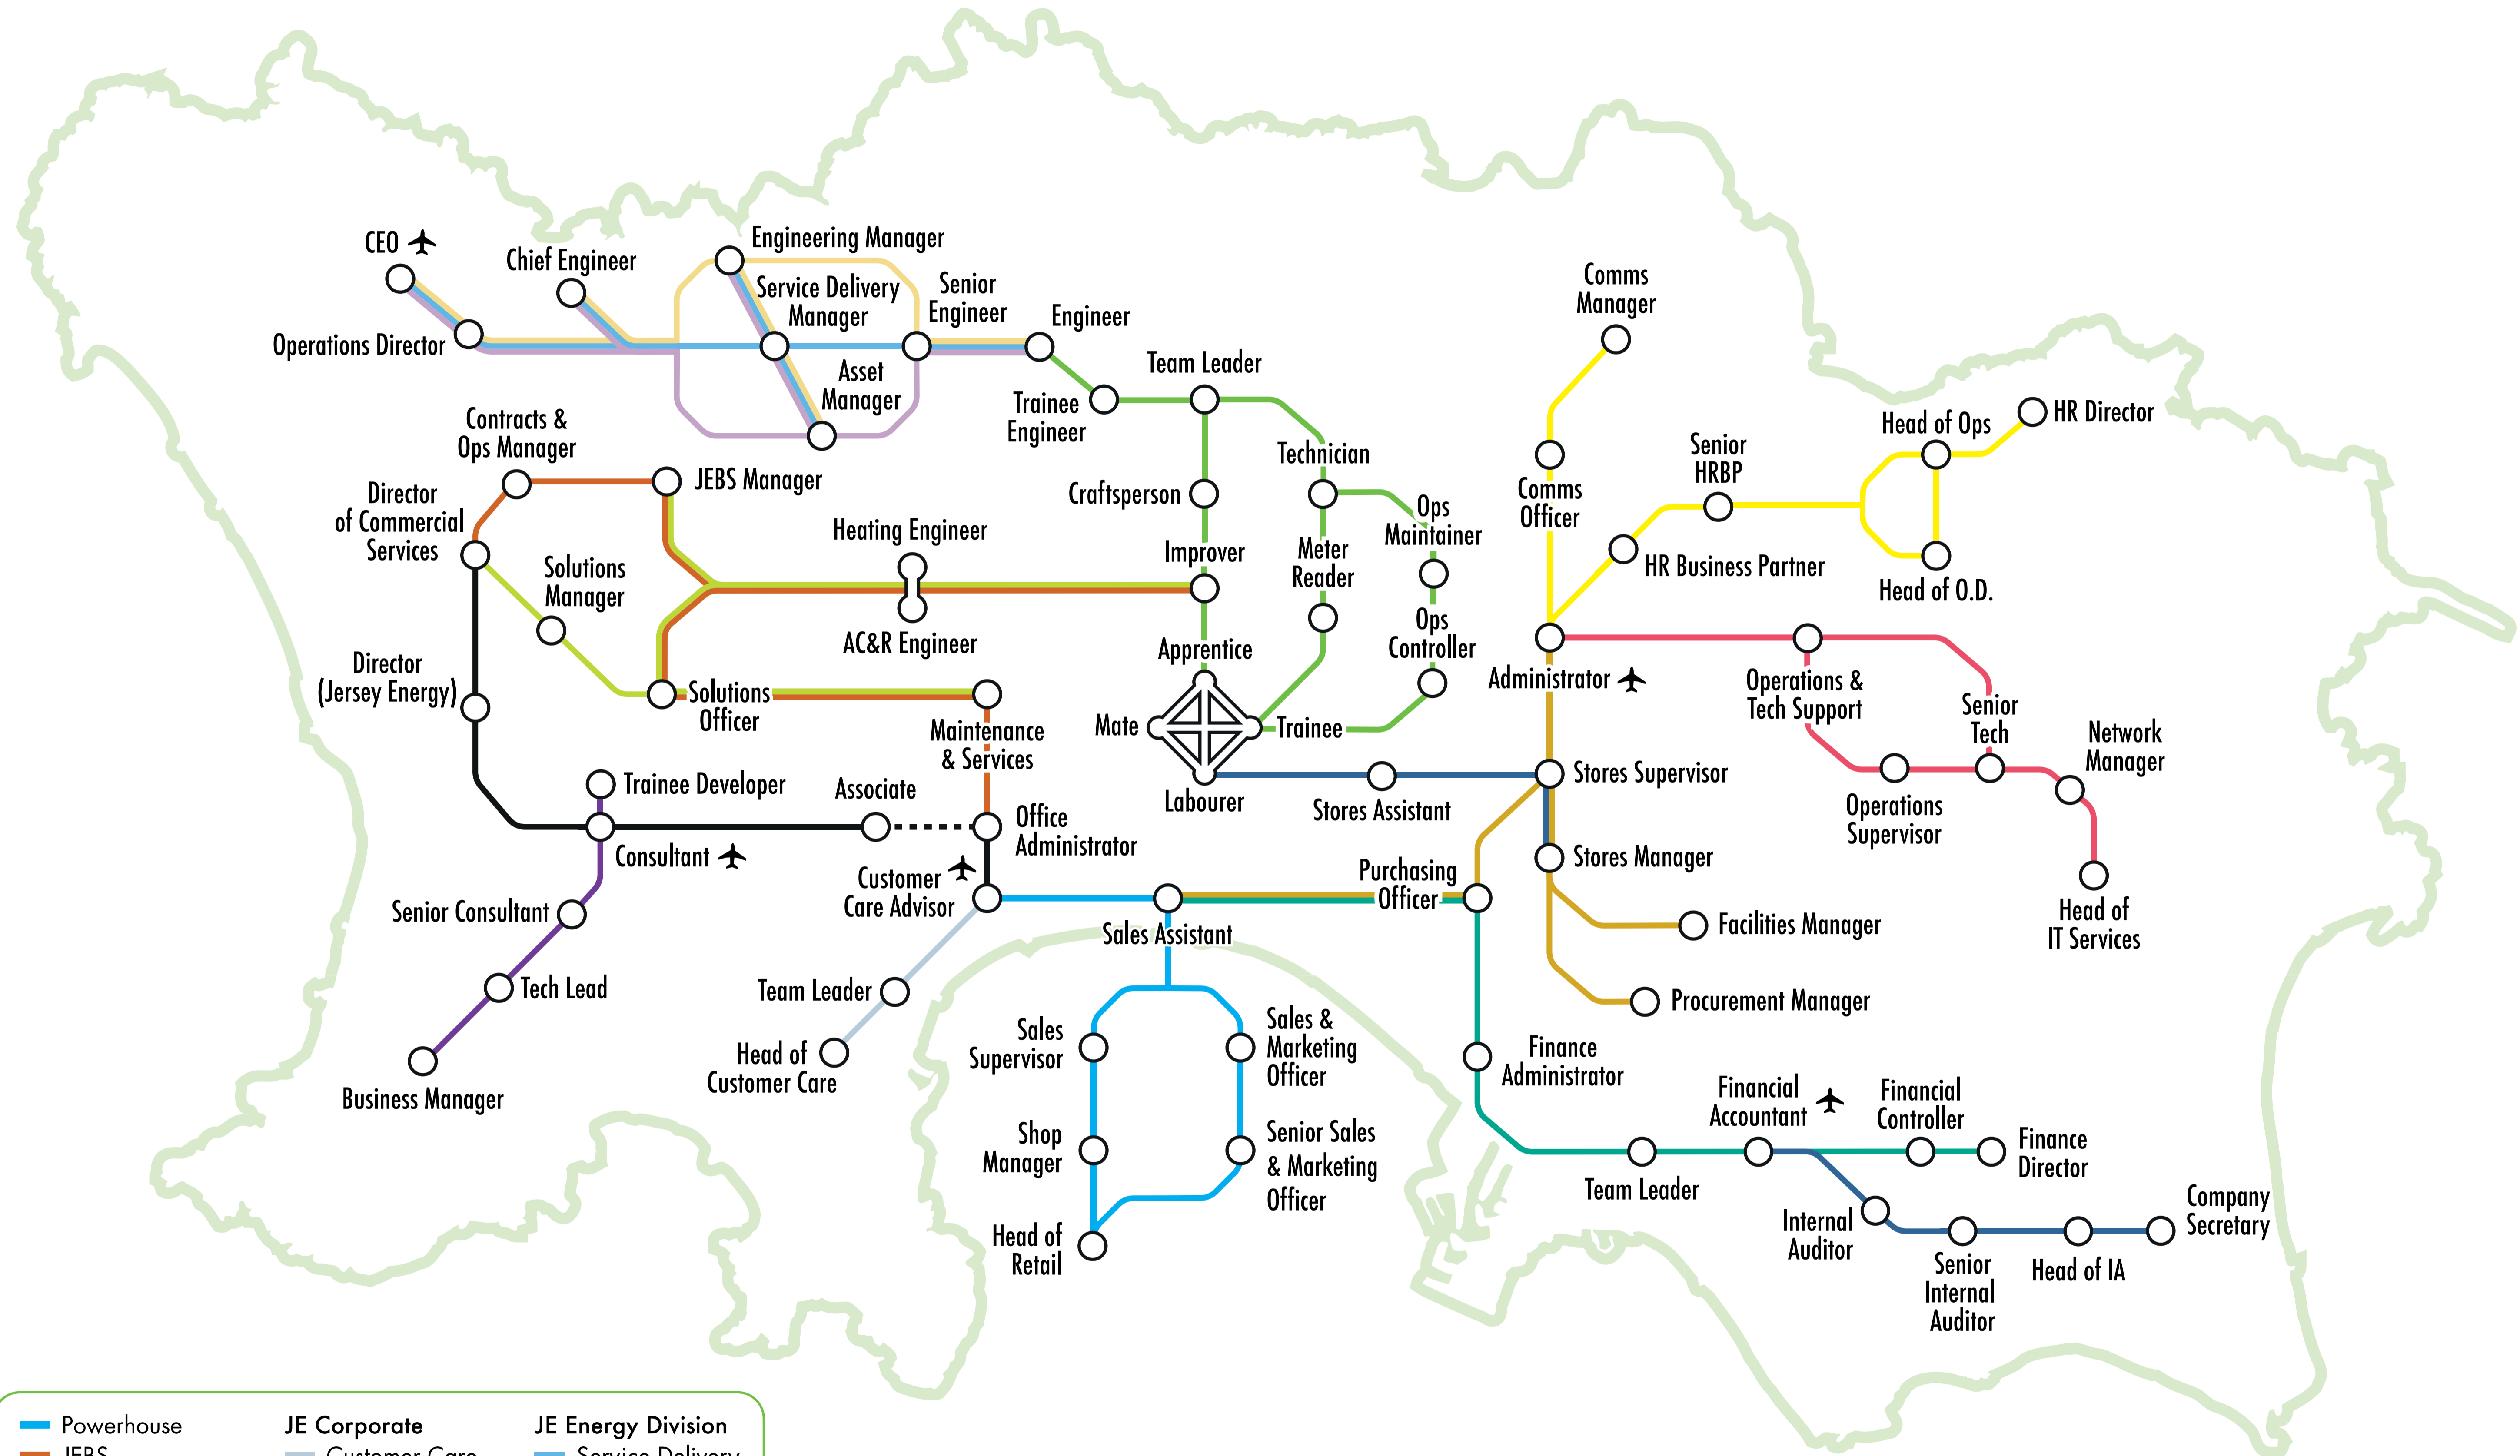

Clear investment. Pure energy.

CAREER PROGRESSION WITH JERSEY ELECTRICITY

- | | | |
|------------------|----------------|--------------------|
| Powerhouse | JE Corporate | JE Energy Division |
| JEBS | Customer Care | Service Delivery |
| Jersey Energy | HR | Asset |
| JenDev | IT | Engineering |
| Energy Solutions | Finance | |
| Energy Division | Internal Audit | |
| | Procurement | |